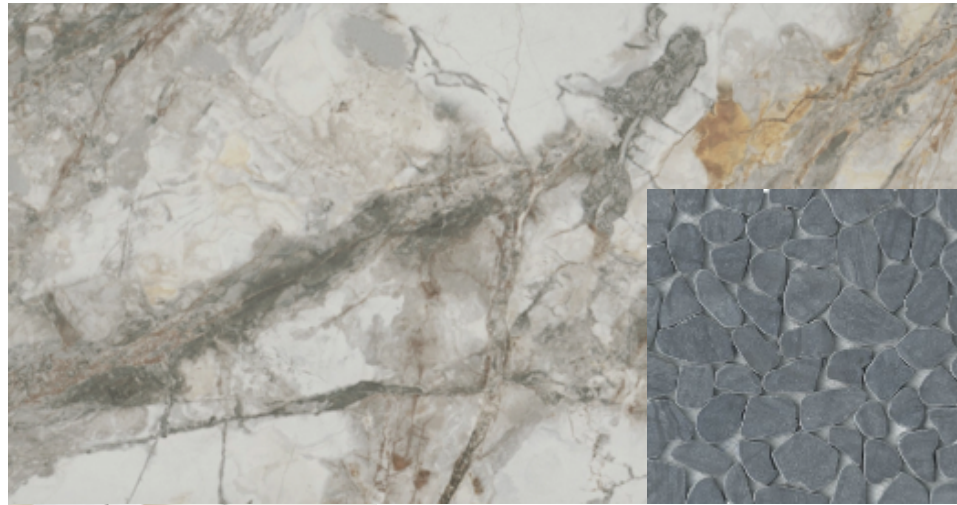

Master Bath

- Delta Champagne Bronze Faucets
- 24x48 Invisible Gray tile on shower walls and bath floor
- Cultura Black Pebble Shower Floor
- Quartz: Calacatta Champagne Gold
- Wall Color: SW Drift of Mist
- Cabinet Color: Tidal Wood Stain