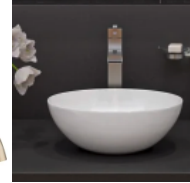

# Kitchen

- Lighting: Matte Black
- Navy Vintage Backsplash
- Delta Champagne Faucet + Soap Dispenser + Disposal Button
- 50/50 Blanco White Kitchen sink
- Quartz: Calacatta Champagne Gold
- Wall Color: SW Drift of Mist
- Cabinet Color: Tidal Wood Stain/SW Mount Ethna/SW Sweater Weather

# Powder Bath

- Vessel Sink
- Delta Champagne Bronze Faucet
- Smoke Tree Vinyl
- Marble: Shadow White
- Wall Color: SW Drift of Mist
- Cabinet Color: SW Mount Etna

# Master Bath

- Delta Champagne Bronze Faucets
- 24x48 Invisible Gray tile on shower walls and bath floor
- Cultura Black Pebble Shower Floor
- Quartz: Calacatta Champagne Gold
- Wall Color: SW Drift of Mist
- Cabinet Color: Tidal Wood Stain