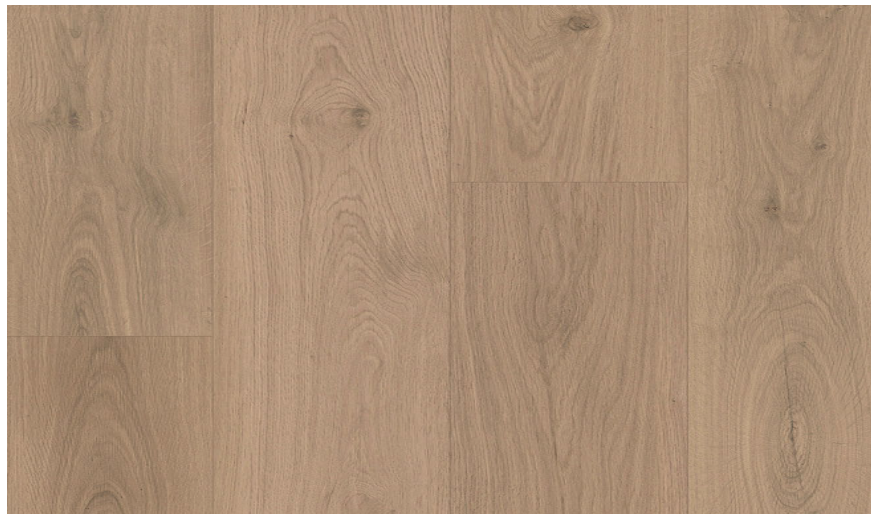

Living Area

- Smoke Tree Vinyl
- Brick Fireplace
- Ceiling Fan: Matte Black
- Wall Color: SW Drift of Mist